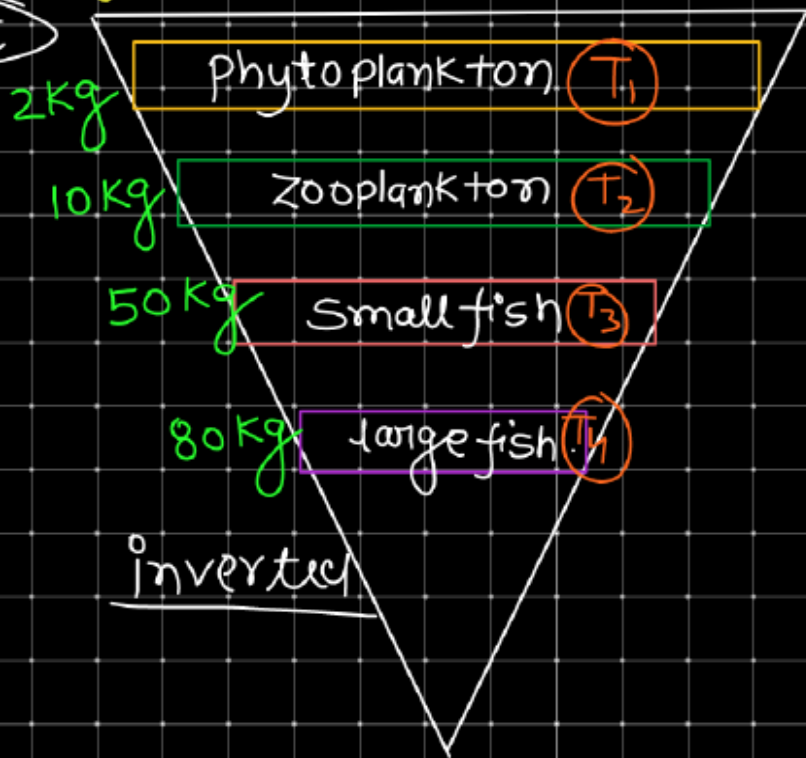

Primary consumer

$T_2 = 100$ Rabbit

Primary producer (PP)

$T_1 = 1,00,000$ Grass

Upright

Tree ecosystem

(parasitic food chain)

invested

Forest ecosystem

VIP

Tree dominating forest.

Spindle shaped

Pyramids of Biomass

Grassland Eco

Grass \rightarrow Rabbit \rightarrow Fox \rightarrow Lion
120Kg 80Kg 60Kg 20Kg

Upright

Pyramids of Lake

*