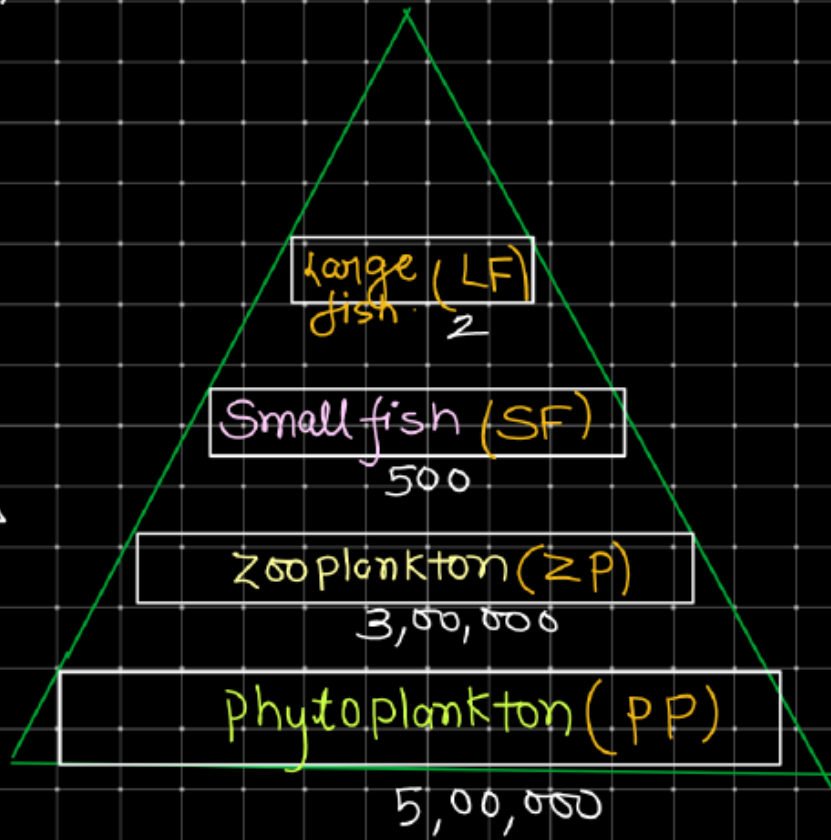

PYRAMIDS OF ECOSYSTEM

- Pyramids of Numbers
 - Pyramids of Biomass
 - Pyramids of Energy
- Graphical representation of Ecological parameters at different trophic level.

Grassland Ecosystem

Pyramid of Num.

Pyramids of Numbers

Grassland Ecosystem

Grass \rightarrow Rabbit \rightarrow Fox \rightarrow Lion
1,00,000 100 10 1

सीधा

Tertiary consumer

$T_4 = 1$ Lion

Secondary consumer

$T_3 = 10$ Fox

Primary consumer

$T_2 = 100$ Rabbit

Primary producer (PP)

$T_1 = 1,00,000$ Grass

Upright

Tree ecosystem

(parasitic food chain)

invested