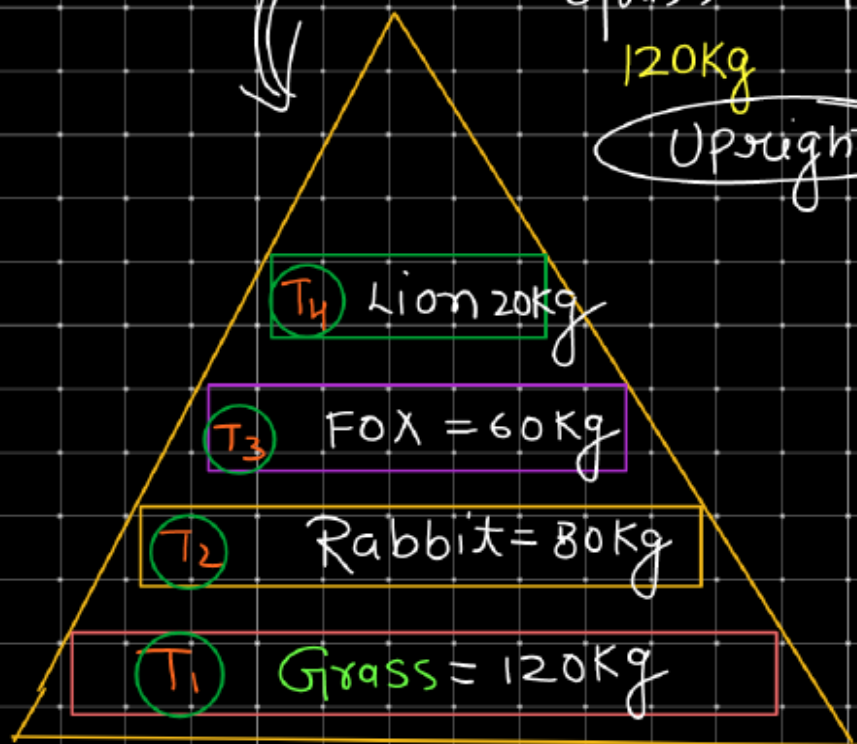

Primary consumer

$T_2 = 100$ Rabbit

Primary producer (PP)

$T_1 = 1,00,000$ Grass

Upright

Tree ecosystem

(parasitic food chain)

invested

Forest ecosystem

VIP

Tree dominating forest.

Spindle shaped

Pyramids of Biomass

Grassland Eco

Grass \rightarrow Rabbit \rightarrow Fox \rightarrow Lion
120Kg 80Kg 60Kg 20Kg

Upright