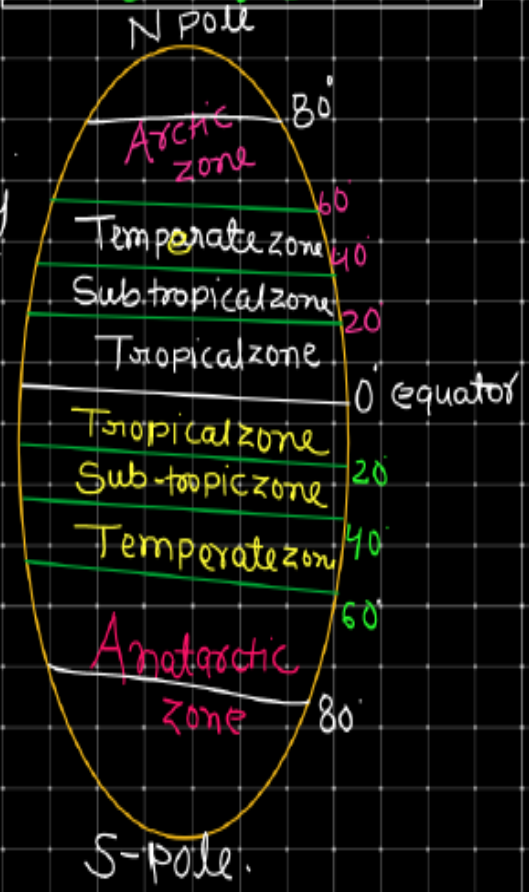

LANDSCAPE

grass
pl / a.

Altitude

Height above the sea surface of any place.

Latitude

Distance from any place from equator

BIOMES

SPECIES

- John-Ray — ^{Basic} Smallest unit of classification
- Ernst Mayr — 20th cen (Darwin → Biological concept of species)

potato
~~Solanum~~
tuberosum

Kingdom - Plantae

Division - Angiosperm

Class - Dicotyledonae

Order - polymoniales

Family - Solanaceae

genus - Solanum

Species - tuberosum

TYPES OF SPECIES

KEY STONE SPECIES

- Main role in ecosystem
- Less in numbers
- More influen → Fresh wt - 200kg ^{Lion}
- Low Biome → Dry wt - 20g