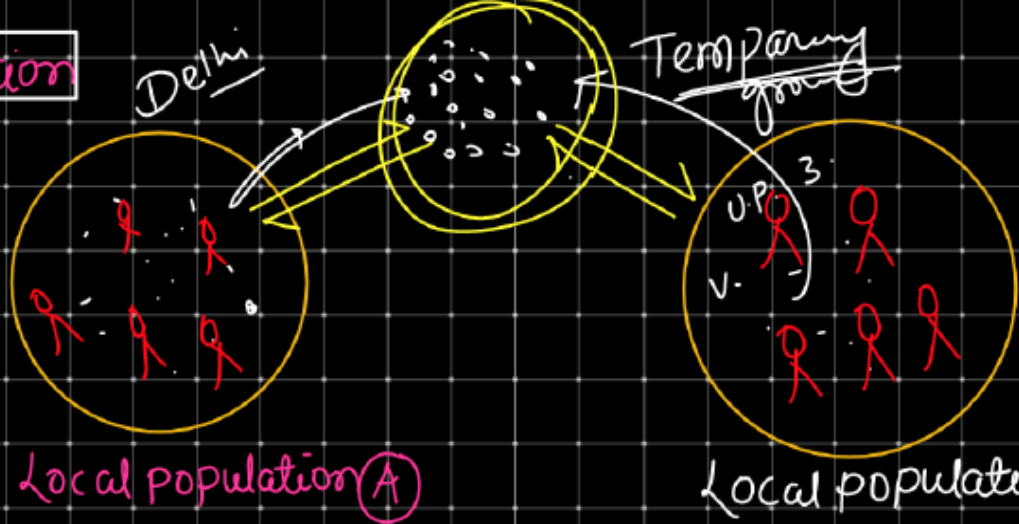

Community

Ecosystem

Landscape

Biome

Biosphere

Father of Ecology - Reiter

Indian prof Ram dev mishra

father

fixed.
One species - fixed time →

Migration

sister
pop

plane
P(B)

Genetically similar

H
h
~~cut~~
P

Meta population

~~Biotic~~
Abiotic

Land Scape -

more than one
e

Hill area.

plane area.